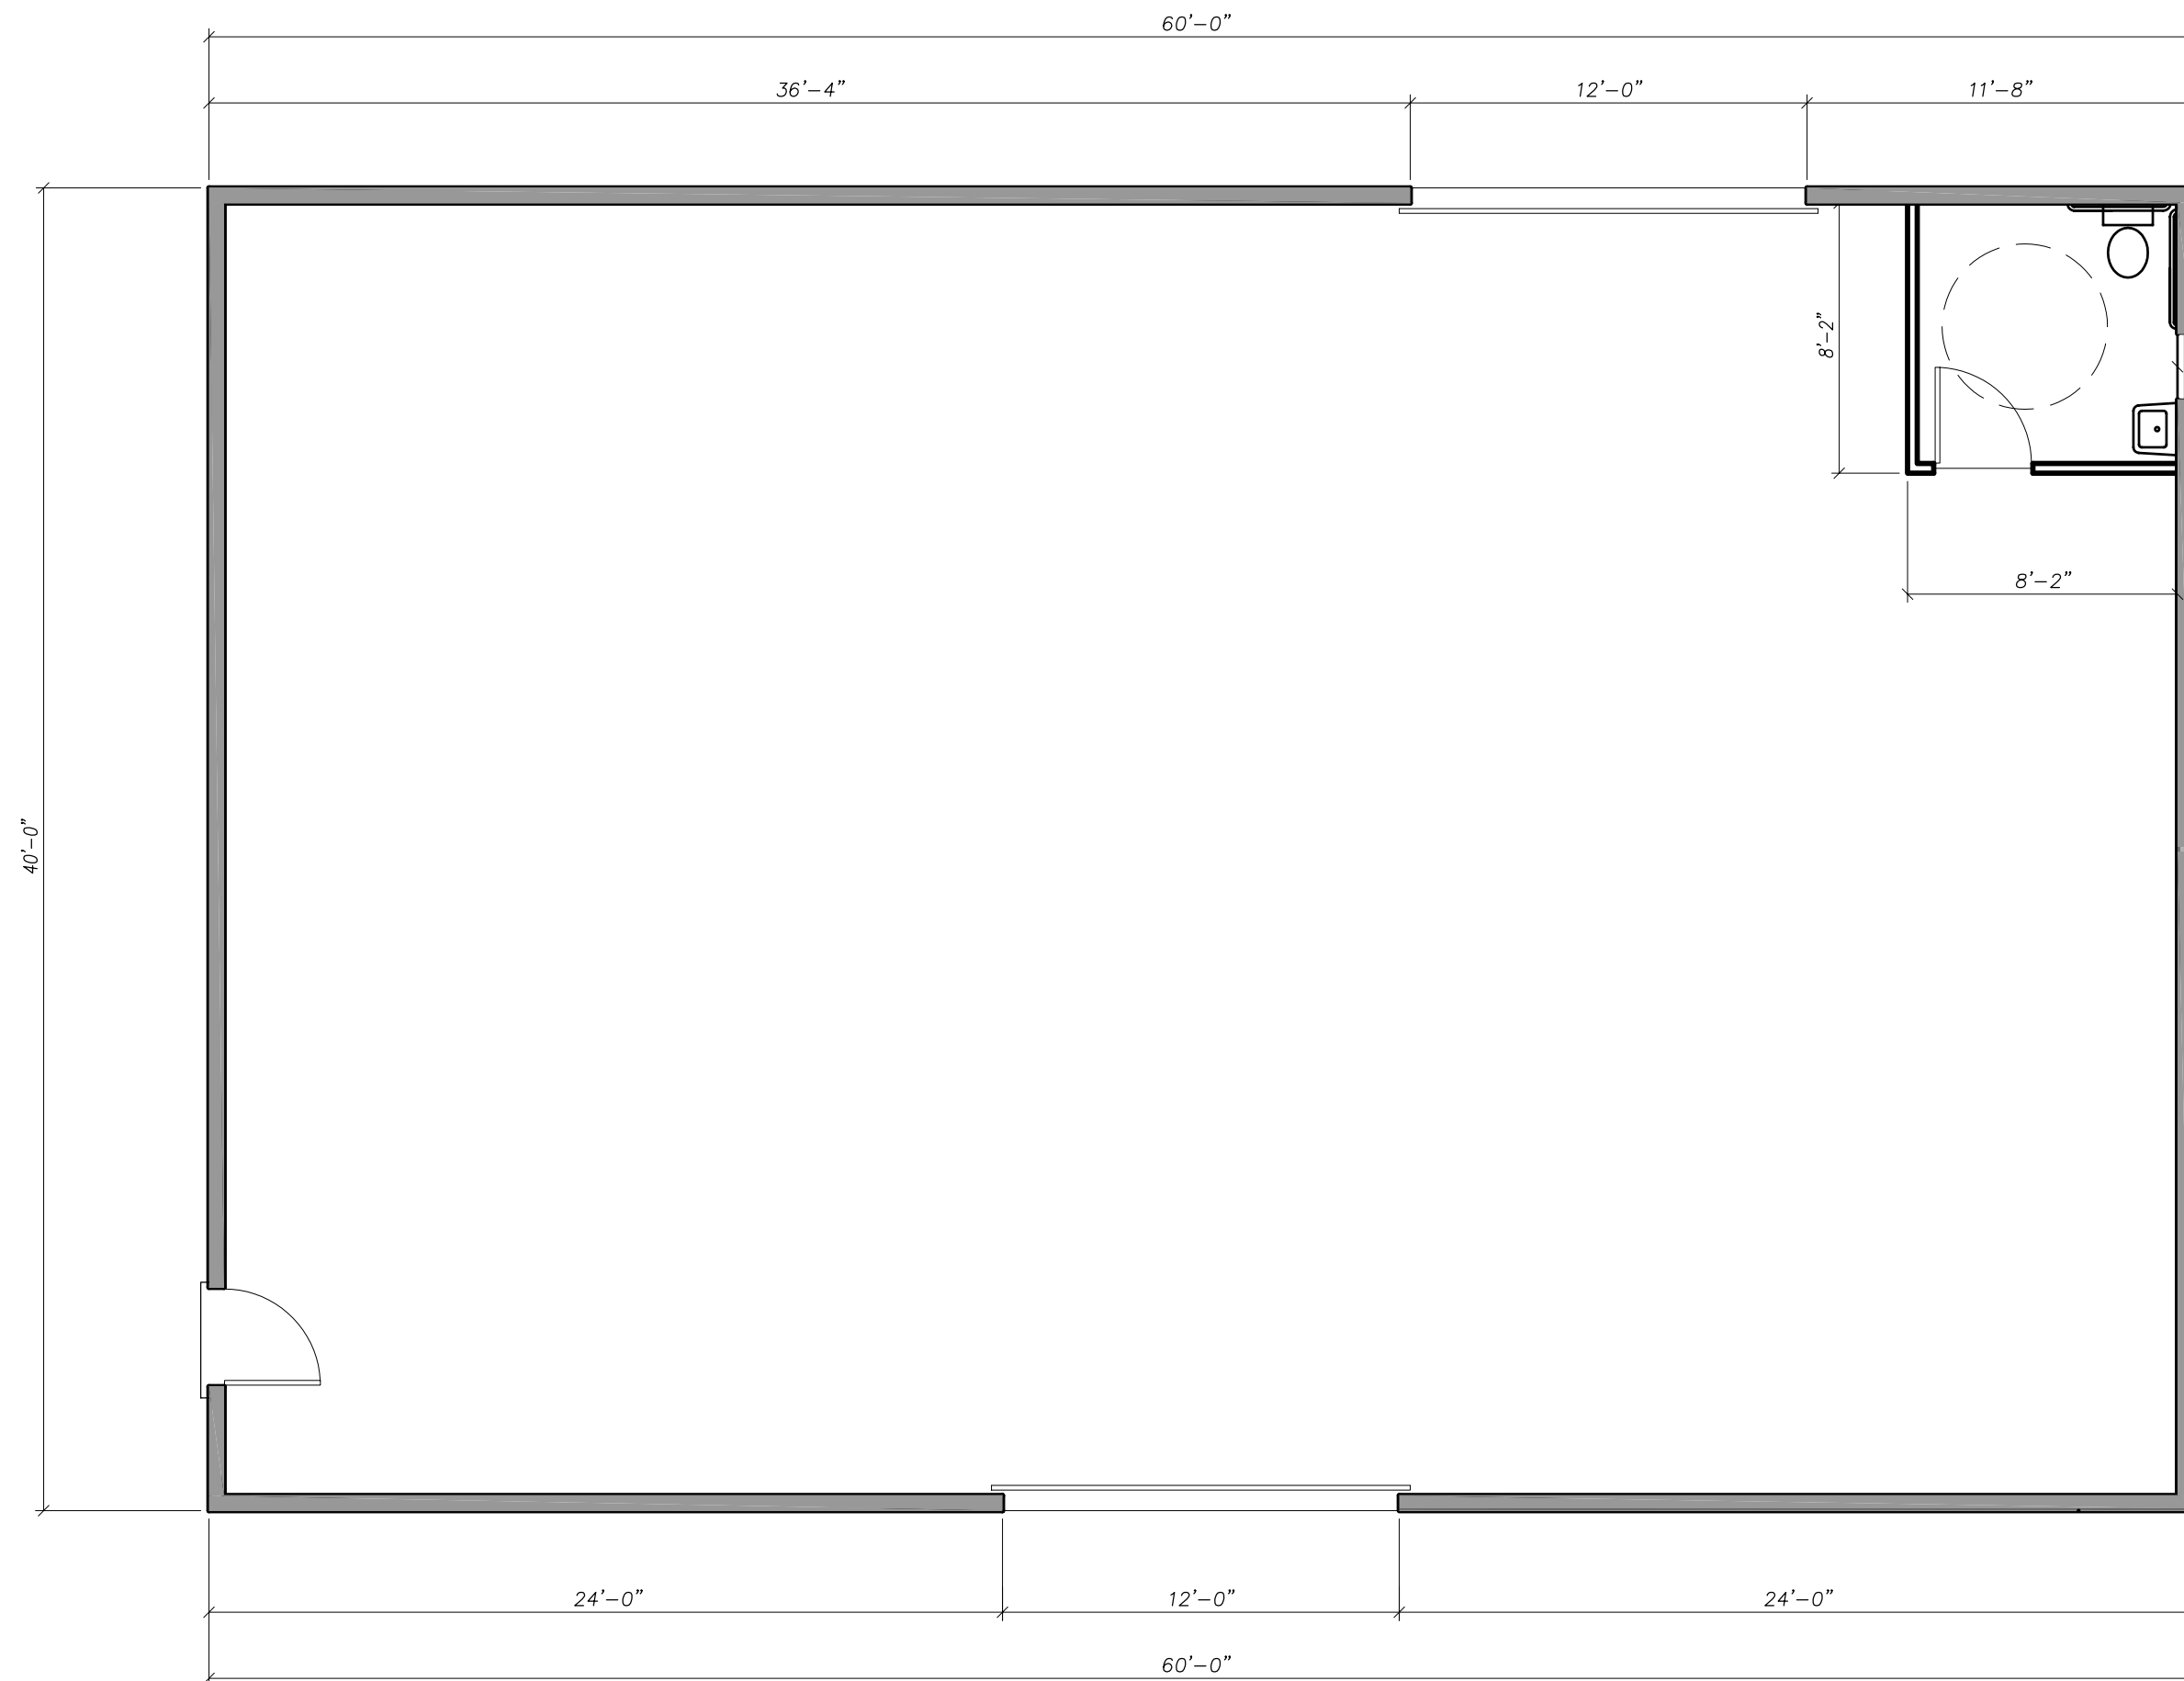

1 FLOOR PLAN
SCALE : 1/4" = 1'-0"

WAREHOUSE - BLDG. #2

SCALE: 1/4" = 1'-0"

WAREHOUSE - BLDG. #3

SCALE: 1/4" = 1'-0"